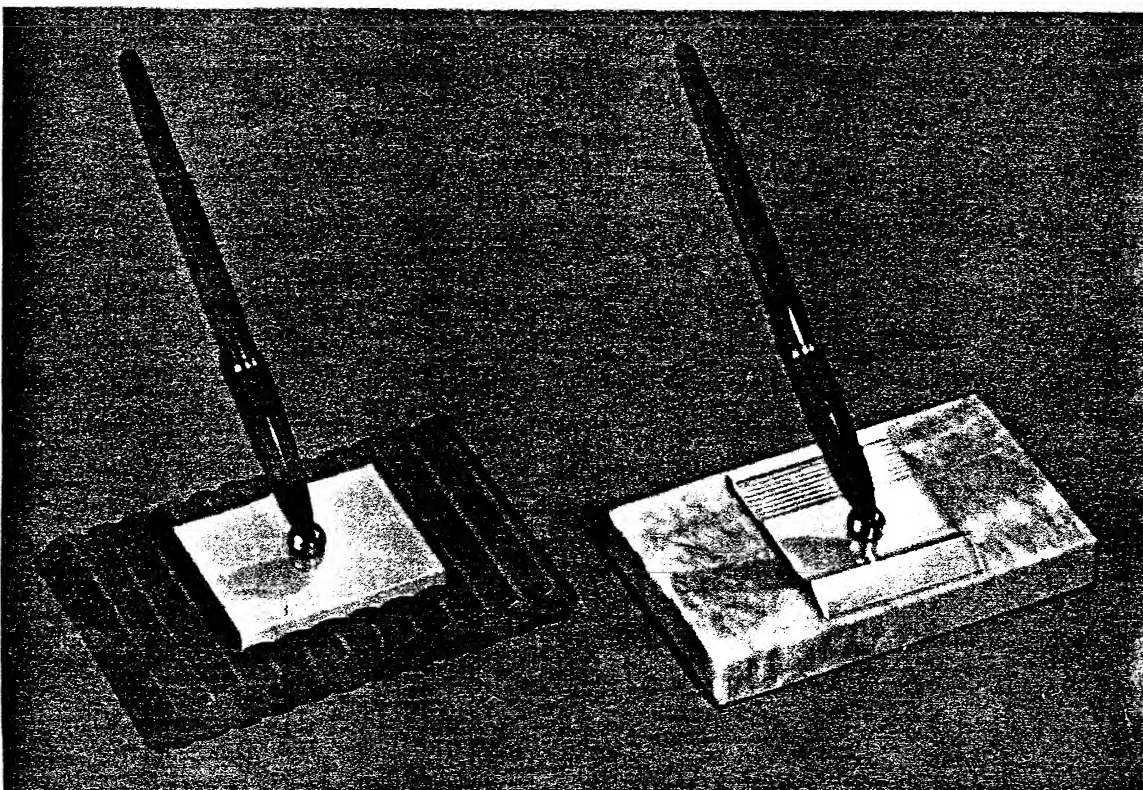

MODEL NO. 90-152

Two-piece fluted black and bronze metal, with black "51" pen and holder, 4 x 6½" . . . . . $20.
No. 90-153: same base with maroon pen and holder.

MODEL NO. 90-146

Brown onyx base with gold colored fluted mounting, with black "51" pen and holder, 3½ x 5¾" . . . . . $20.
No. 90-147: same base with maroon pen and holder.